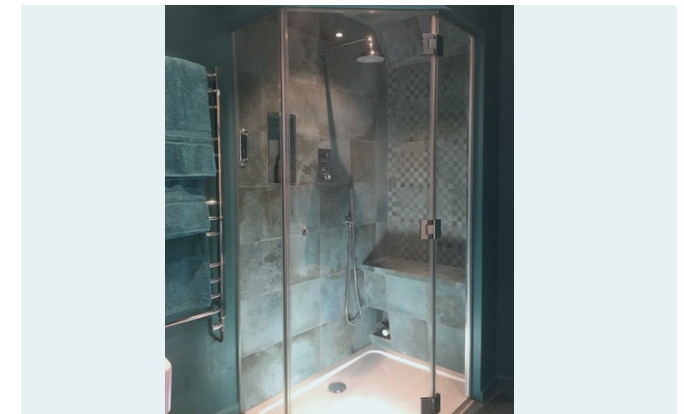

Double or two singles

Stunning view

Black out blinds

Shared bathroom across corridor with room next door

Internet access

Bedside lights / sockets

Hanging and storage for clothes

Dragon bathroom

Hanging and storage for clothes

Shared Jade Shower bathroom (down illuminated stairs, 10m)

Adjacent to living room and kitchen

Fforest Barn Rooms

Pigstyle

Double or two singles
Ensuite bathroom with bath & shower
Internet access
Bedside lights / sockets
Hanging and storage for clothes
Adjacent to living room and kitchen

Fforest Barn Rooms

Bunk House

Three single one double bed
(limited to 3 singles for retreats)

Black out blinds

Shared bathroom across corridor with room next door

Internet access

Bedside lights / sockets

Hanging and storage for clothes

Fforest Barn Rooms

Ecopod

Double or two singles

Stunning view

Shared Jade Shower bathroom in the barn

(down illuminated stairs, 15m)

Radiator

Bedside lights / sockets