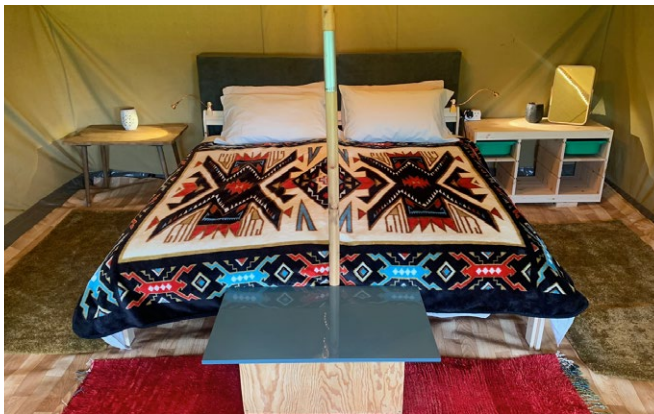

Fforest Glen Glamping

Luxury Safari Tent

Two raised inflatable double beds for single use

Stunning view and deck with bean bags

Electric blankets

Shared Tardis Shower & Ecoloo, down steps (5m)

(optional chamber pot)

Bedside light/sockets

Hanging and storage for clothes

No internet access (can use internet in the barn)