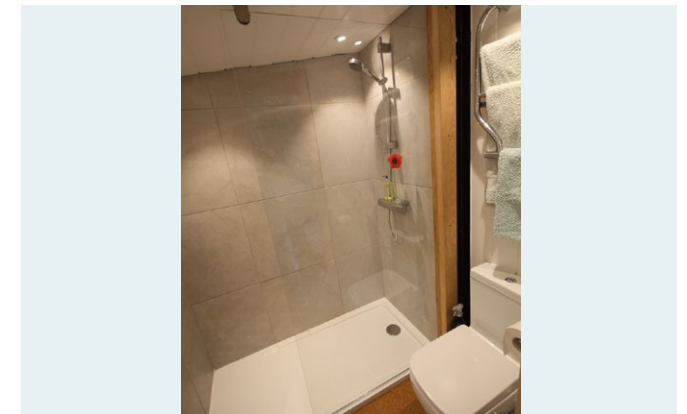

Fforest Glen Glamping

Railway Carriage

(100m from Fforest Barn)

Double bed

Stunning view and deck, inc star gazing

Ensuite shower, loo and kitchenette

Bedside light / sockets

Hanging and storage for clothes

No internet access (can use internet in the barn)

Not available for all retreats