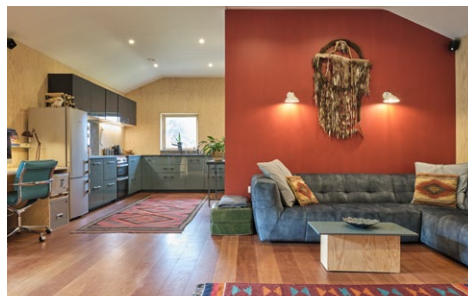

Fforest Cabin ▶